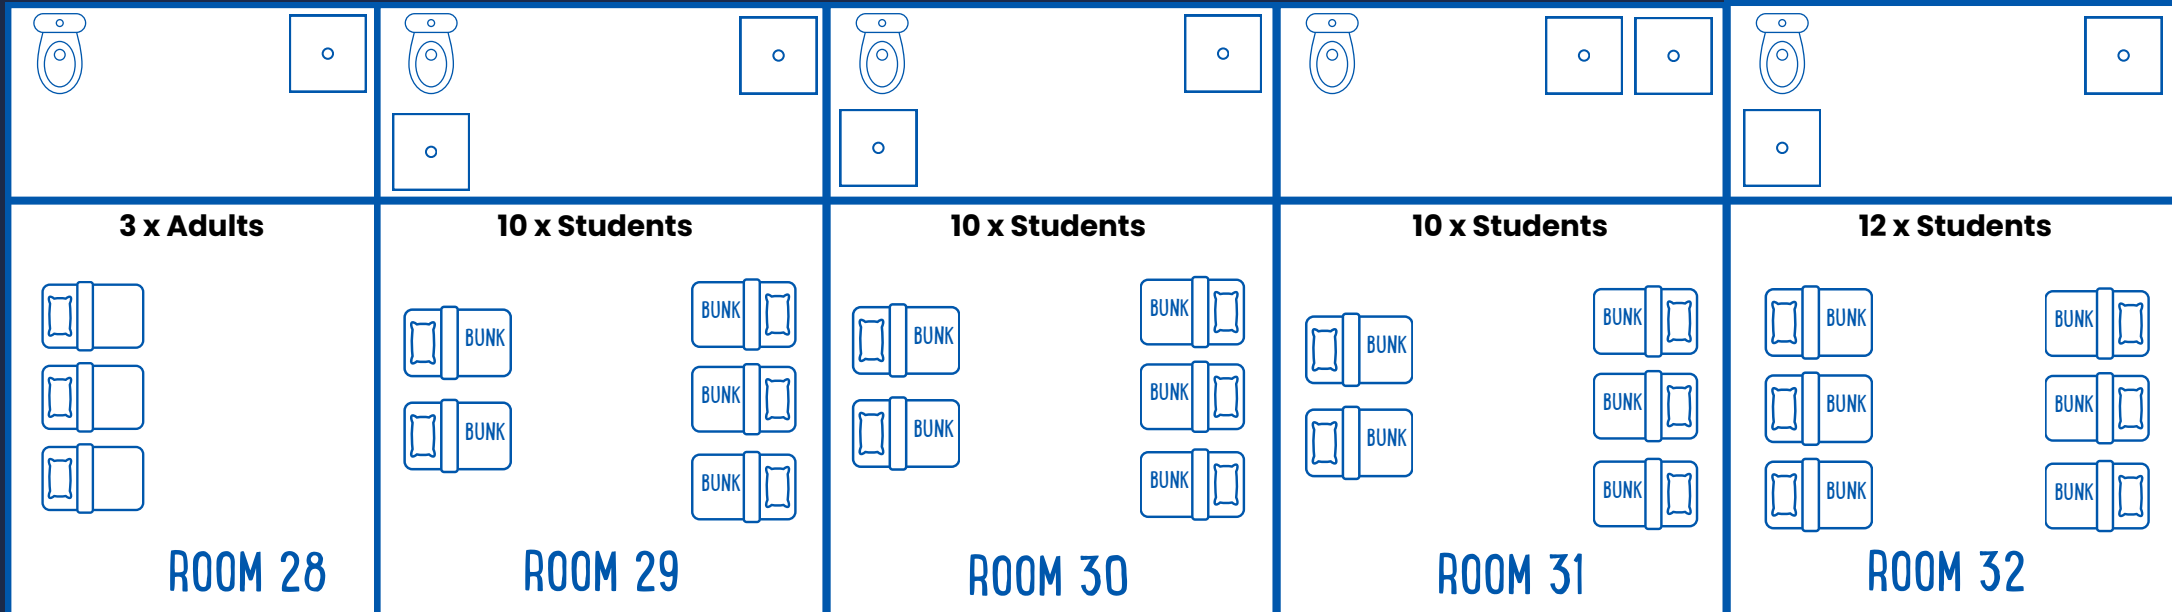

Plane Tree Lodge Downstairs Rooming Plan

Below are the bunk style cabins with ensuite facilities for 42 students, 2 accessible room and 3 teachers.
Please note there is no internal access to lower and upper Plane Tree.

*Please note room 18 isn't accessible from the main building. This room stands alone.

Plane Tree Lodge Upstairs Rooming Plan

Below are the bunk style cabins with ensuite facilities for 60 students and 6 teachers.
Please note there is no internal access to lower and upper Plane Tree.