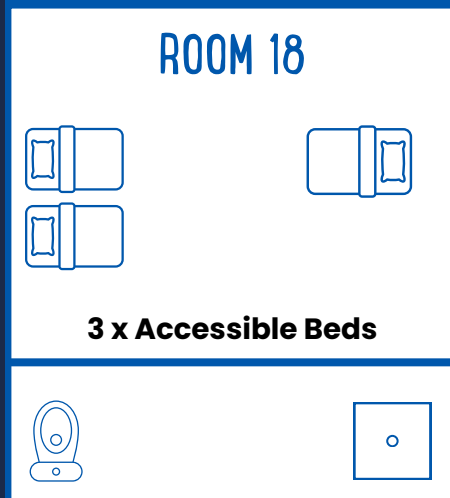

Plane Tree Lodge Downstairs Rooming Plan

Below are the bunk style cabins with ensuite facilities for 42 students, 2 accessible room and 3 teachers.
Please note there is no internal access to lower and upper Plane Tree.

*Please note room 18 isn't accessible from the main building. This room stands alone.

Plane Tree Lodge Upstairs Rooming Plan

Below are the bunk style cabins with ensuite facilities for 60 students and 6 teachers.
Please note there is no internal access to lower and upper Plane Tree.