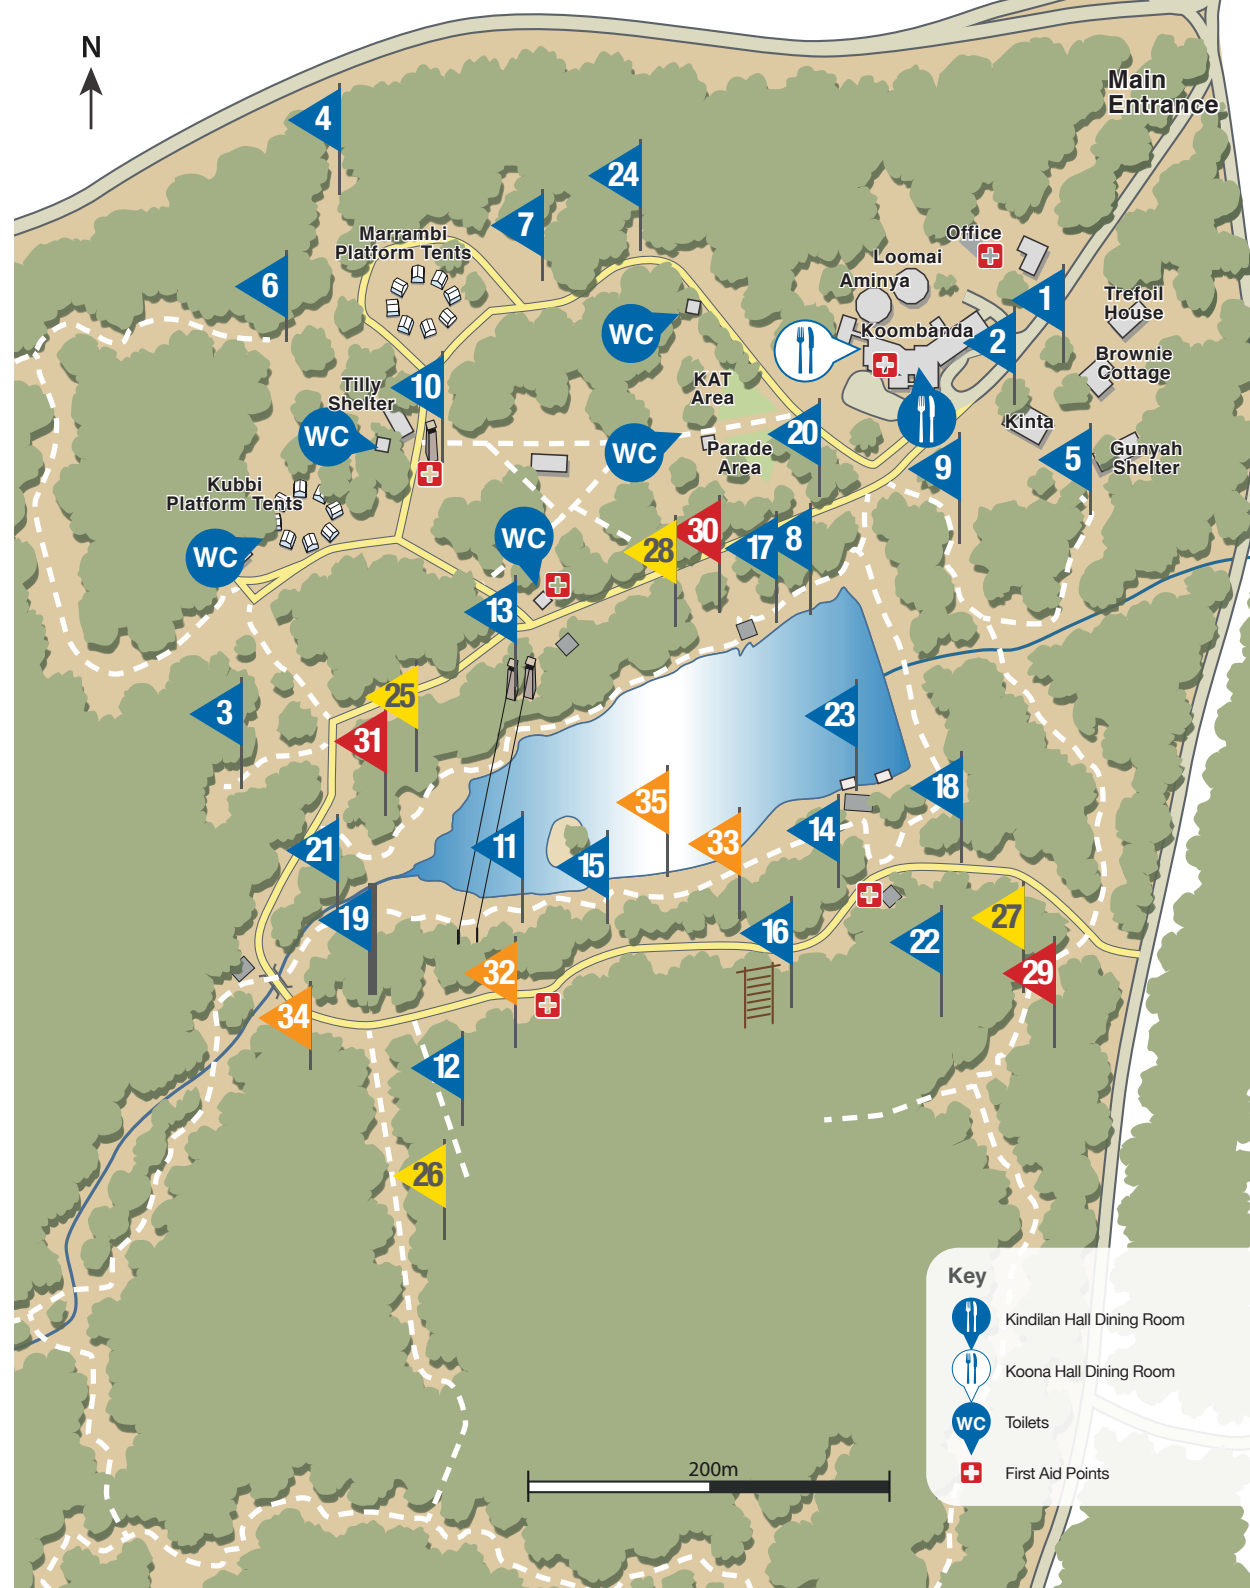

## PGL Instructor Led Activities

1. Aeroball 1
2. Aeroball 2
3. Archery 1
4. Archery 2
5. Bush Walk 1
6. Bush Walk 2
7. Bushcraft
8. Canoeing 1 & 2
9. Catapult
10. Climbing, Abseiling & Quick Jumps
11. Crate Stack 1
12. Crate Stack 2
13. Flying Fox 1 & 2
14. Giant Swing 1
15. Giant Swing 2
16. Jacob's Ladder
17. Kayaking
18. Leap of Faith & Possum Glider 1
19. Low Ropes
20. Orienteering
21. Pond Studies
22. Possum Glider 2
23. Raft Building 1 & 2
24. Sensory Trail

### Initiative Exercises

25. All Aboard
26. Entrapment
27. Giant's Finger
28. Spider's Web

### Team Challenge

29. Acid River
30. Cable Cars
31. Nitro Crossing

### Trust Exercises

32. Over Beam
33. Port Hole
34. Team Whistle
35. Trust Falls