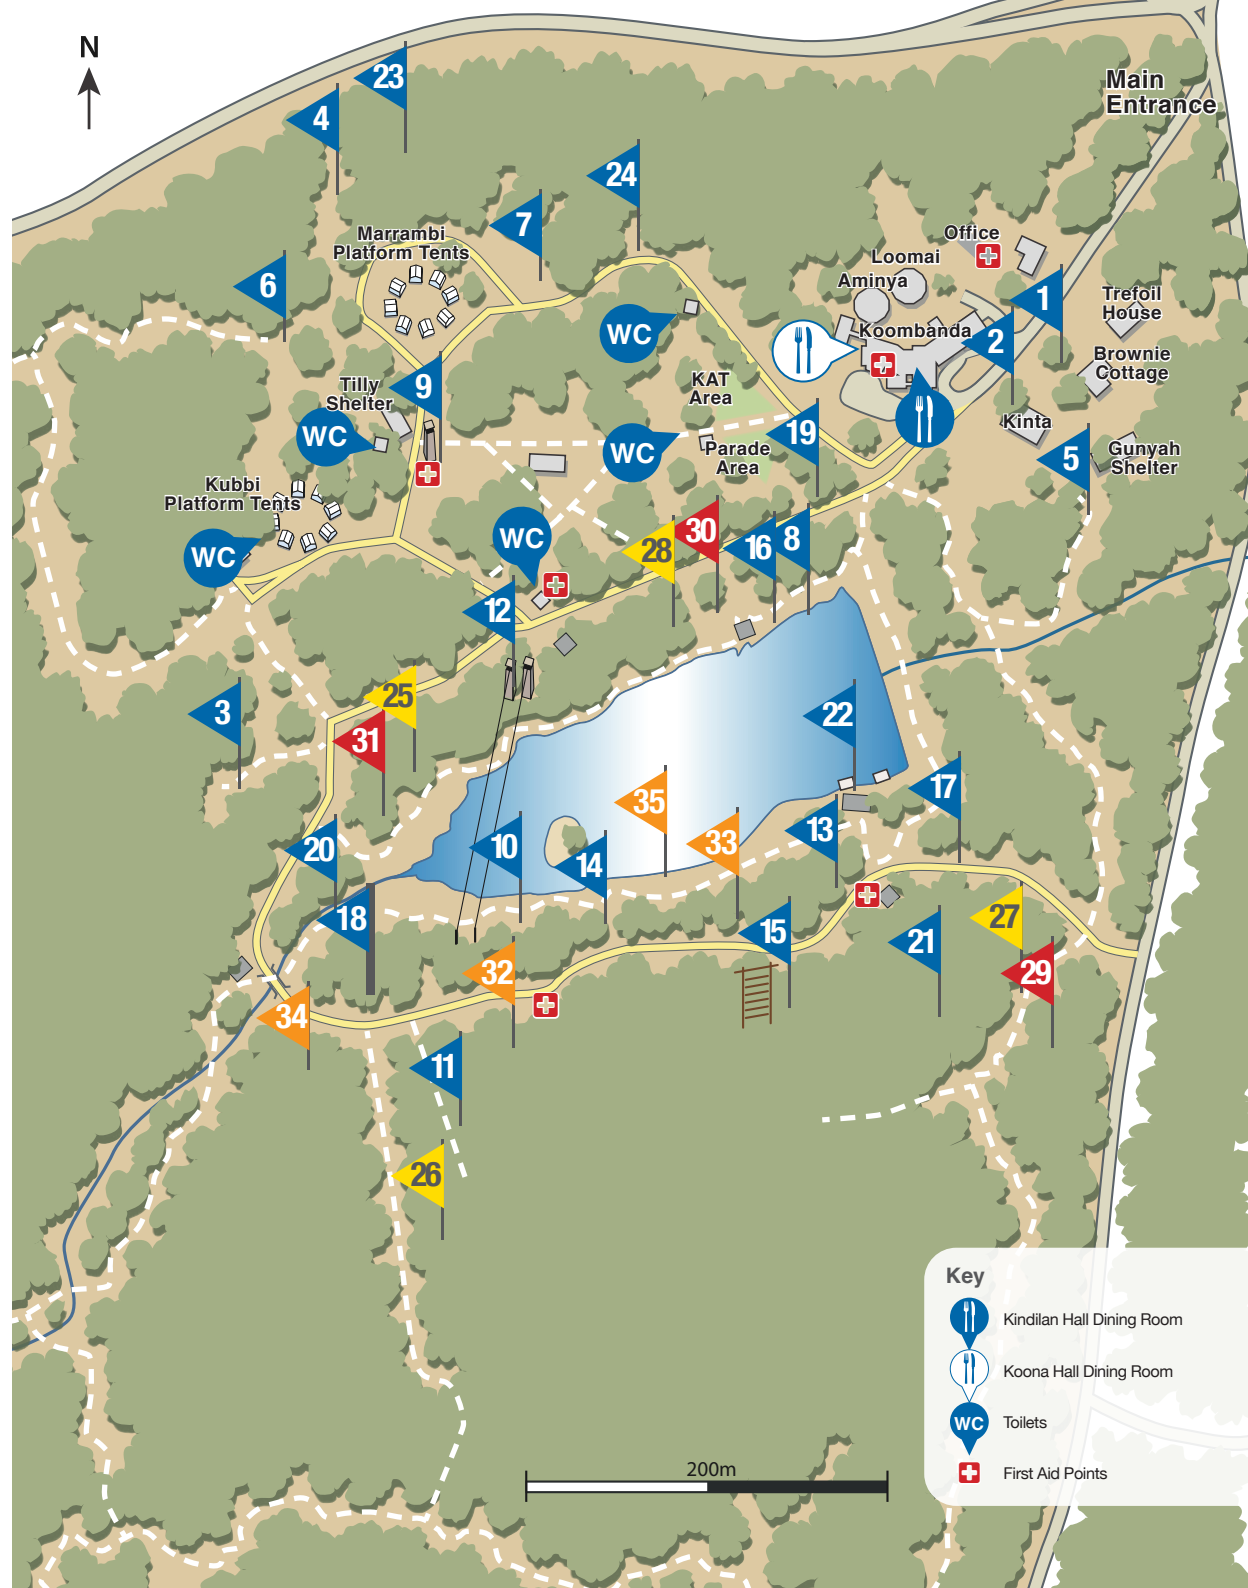

KINDILAN CENTRE MAP

PGL Instructor Led Activities

1. Aeroball 1
2. Aeroball 2
3. Archery 1
4. Archery 2
5. Bush Walk 1
6. Bush Walk 2
7. Bushcraft
8. Canoeing 1 & 2
9. Climbing, Abseiling & Quick Jumps
10. Crate Stack 1
11. Crate Stack 2
12. Flying Fox 1 & 2
13. Giant Swing 1
14. Giant Swing 2
15. Jacob's Ladder
16. Kayaking
17. Leap of Faith & Possum Glider 1
18. Low Ropes
19. Orienteering
20. Pond Studies
21. Possum Glider 2
22. Raft Building 1 & 2
23. Tree Climb
24. Sensory Trail

Initiative Exercises

25. All Aboard
26. Entrapment
27. Giant's Finger
28. Spider's Web

Team Challenge

29. Acid River
30. Cable Cars
31. Nitro Crossing

Trust Exercises

32. Over Beam
33. Port Hole
34. Team Whistle
35. Trust Falls

Key

- Kindilan Hall Dining Room
- Koona Hall Dining Room
- Toilets
- First Aid Points