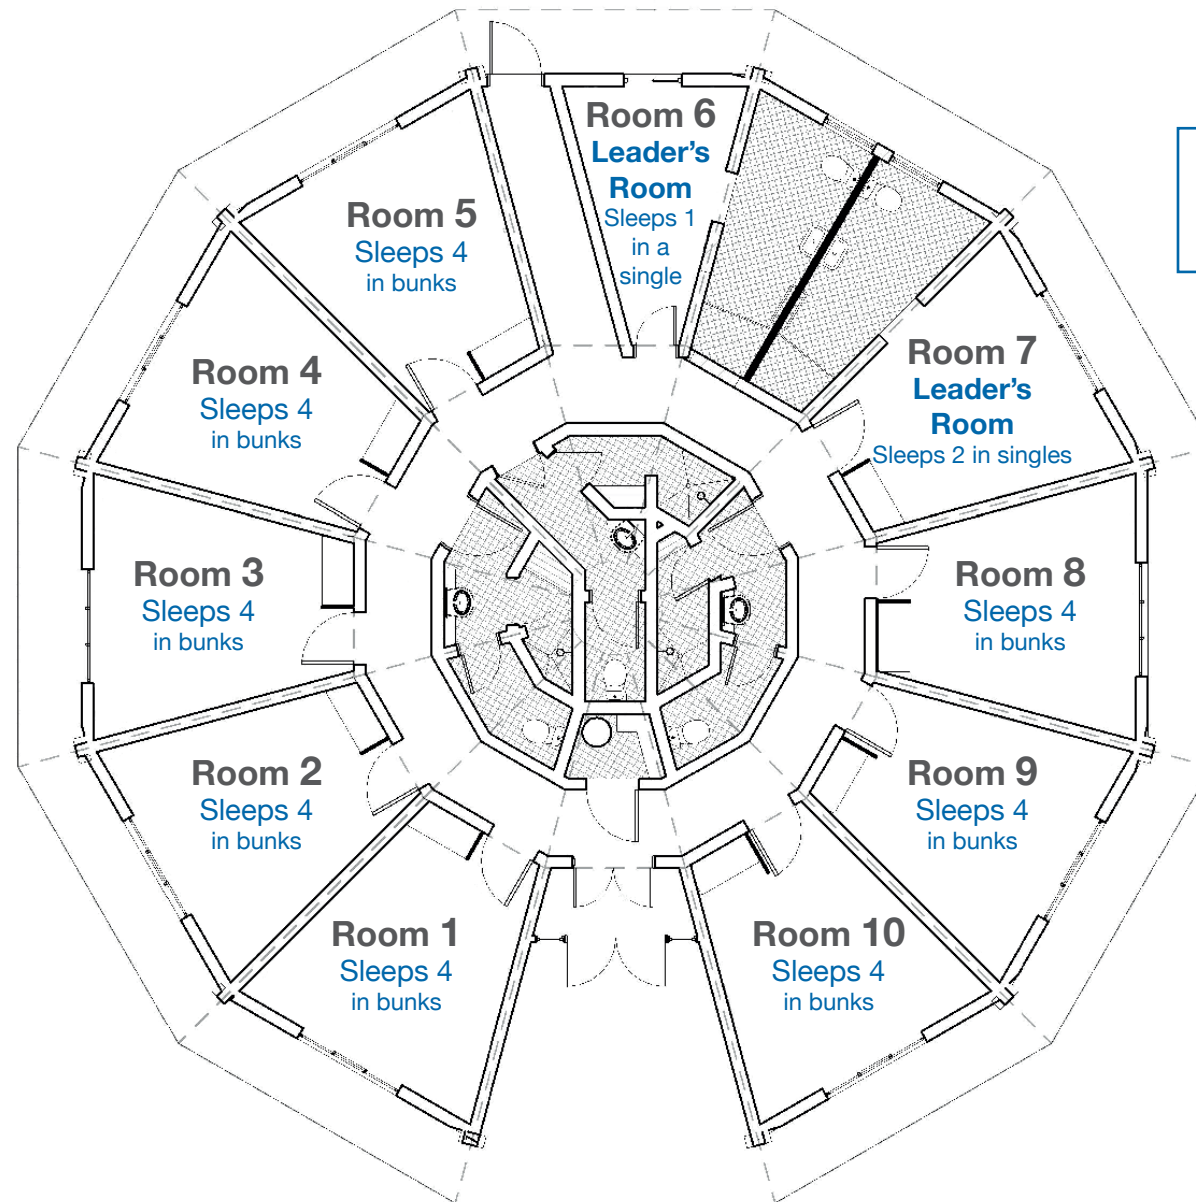

# Aminya Rooming Plan

16 bunk beds  
3 single beds  
**Total - 35 beds**